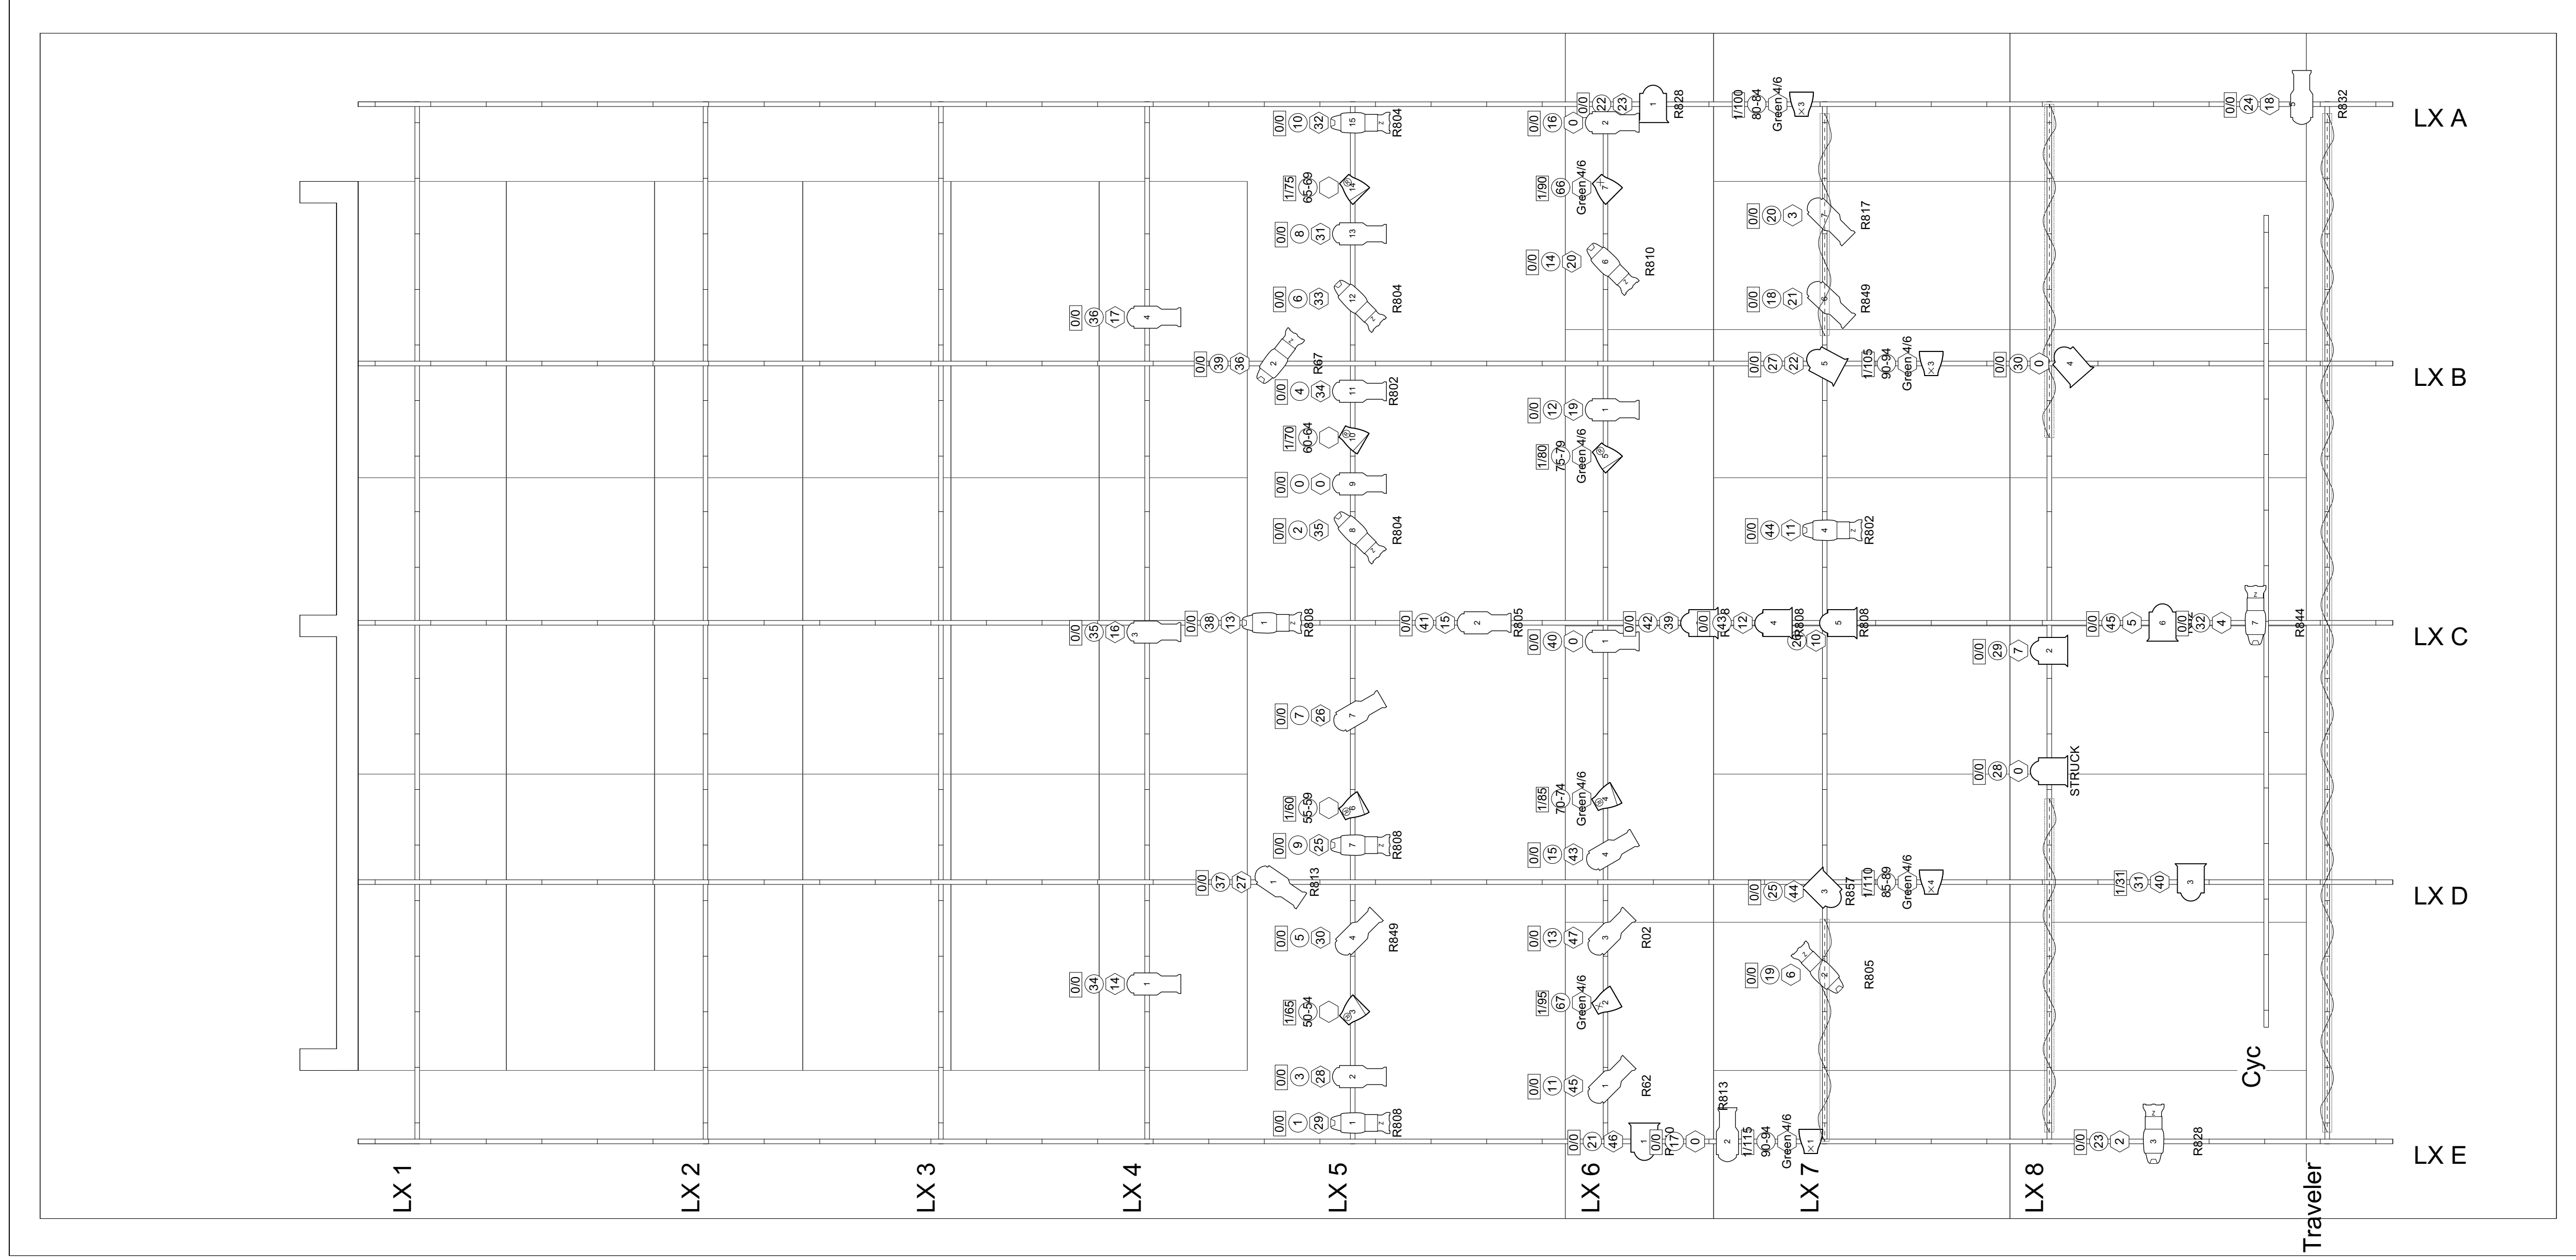

Scale: 3/8" = 1'-0"  
[Lighting Plot]

1

NOTES:

The Siegel

Project:

Producer: Lightbulb Productions

Date:

1/24/2022

Scale:

3/8" = 1'-0"

Sheet:

Sht-1  
OF  
2

Purpose:

[LIGHTING PLOT]

Designer/Contact Information:  
Swenson Designs  
607-745-6939

Drawn By: Timothy Swenson